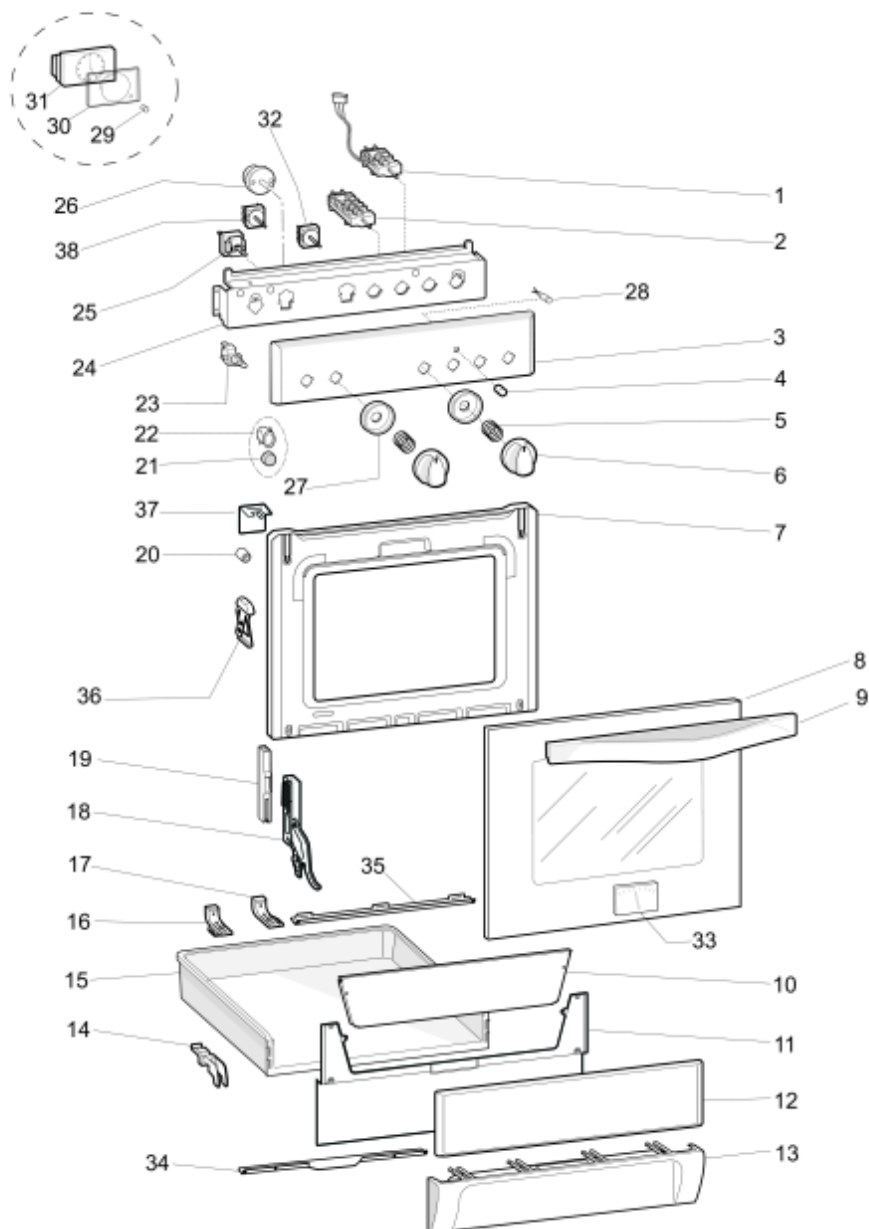

4280340

4280340

Spare parts list

Ref.	Code	From	To S/N	Substitute	Description	Notice	Industrial
001	C00013413 (482000022580)				energy regulator (hotplate) 6+0 position		
002	C00086539 (482000054619)			1 x C00196058 (482000083297)	oven function switch f2000 uk		
003	C00196156				control panel k6c32(x)/g		
004	C00074135 (482000022675)				neon lens clear		
005	C00016035 (482000022582)				control knob disc spring		
006	C00196142 (482000030252)				knob electric components bk indesit		
006	C00275993				energy regulation knob bk ind c60		
007	C00099195 (482000028328)				oven inner door + inner door glass 60x60		
008	C00193236 (482000062738)				inox oven door 60 ind glass+br rohs		
009	C00109322 (482000079467)				oven door handle black l=593 c60x60		
010	C00098782 (482000022807)		20118...		warming drawer front 60x60 lodz		
011	C00112393				black dishwarmer door support h900		
012	C00111347 (482000079654)				dishwarmer door inox c60x60 ind		
014	C00139979 (482000022939)				front drawer support		
015	C00139980 (482000022940)				drawer sheet metal c60x60		
016	C00098780 (482000022806)				drawer support left 60x60		
017	C00098779 (482000022805)				drawer support right 60x60		
018	C00098796 (482000028302)				hinge for oven door normal c60x60		