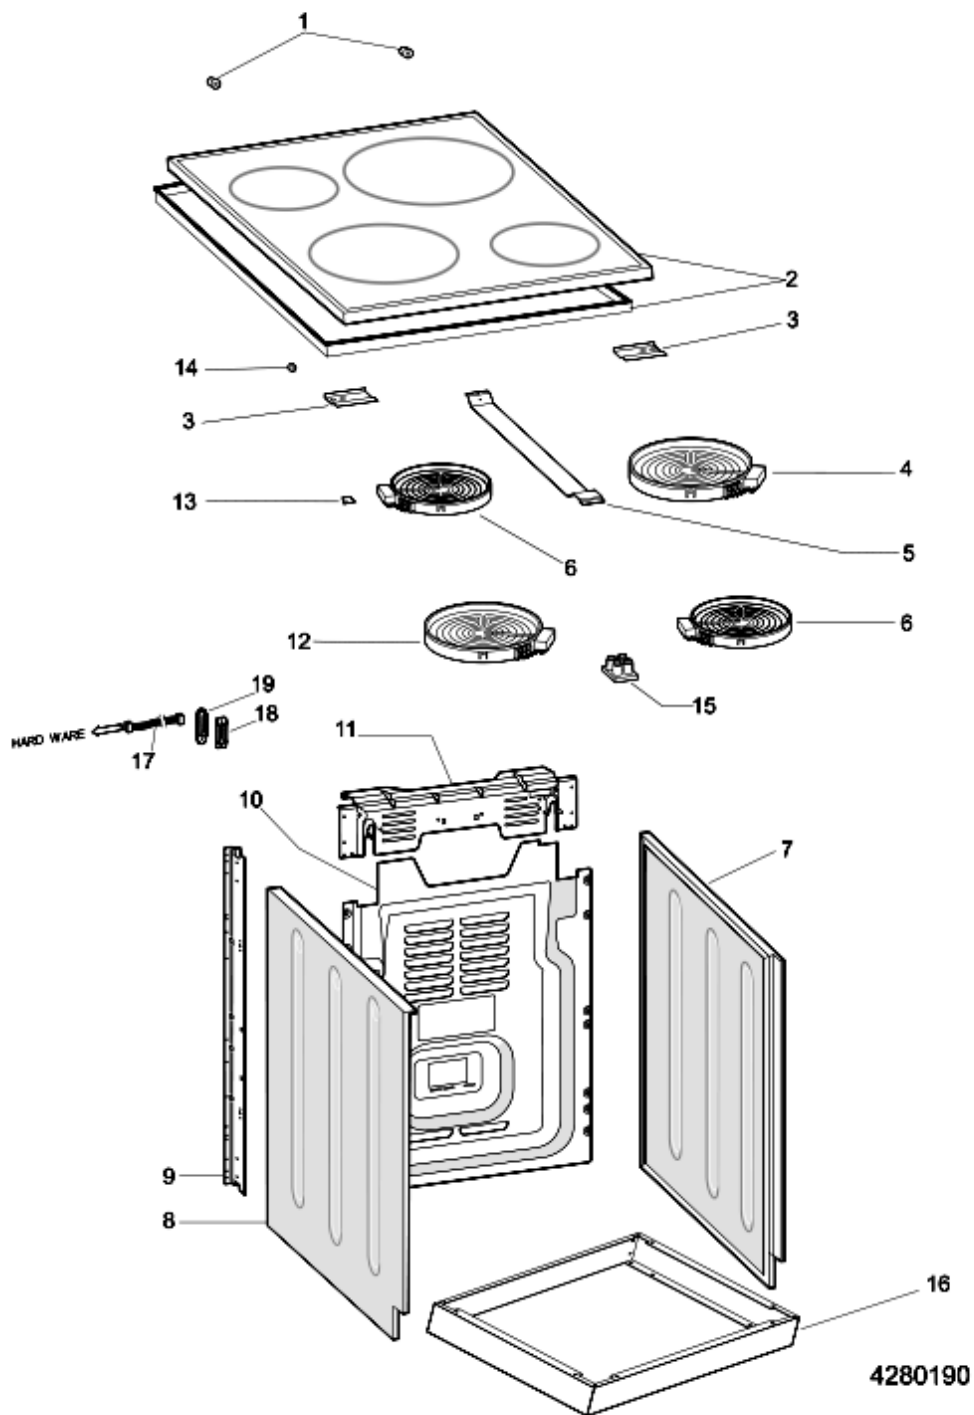

4280190

Exploded views

4280190

Spare parts list

Ref.	Code	From	To S/N	Substitute	Description	Notice	Industrial
002	C00193564 (482000083074)		40502...		hob top glass k6c56(x)/gr	n0515b00	
002	C00310359	40503...			hob top glass k6c56(x)/gr	n0515b00	
003	C00064577 (482000075319)				top fixing square		
004	C00081166				hotplate d230-2100/240		
005	C00064285 (482000090977)				side crosspiece c.60		
006	C00081163 (482000062512)				heating element 1200w/240v		
007	C00115185 (482000061993)				side panel right inox 50x60x60		
008	C00115186 (482000061997)				side panel left inox 50x60x60		
009	C00098784 (482000078605)		40512...		back strut rh/lh c60x60 lodz		
009	C00308395 (482000090875)	40513...			back strut rh/lh c60x60 lodz		
010	C00098794 (482000078608)				back panel cooker 60x60 lodz		
011	C00140021				back support		
012	C00081165				heater 1700w/240v		
013	C00058383 (482000062471)				fixing spring		
014	C00136453 (482000081284)				brown bumper		
015	C00065059 (482000075362)				residual heat lights		