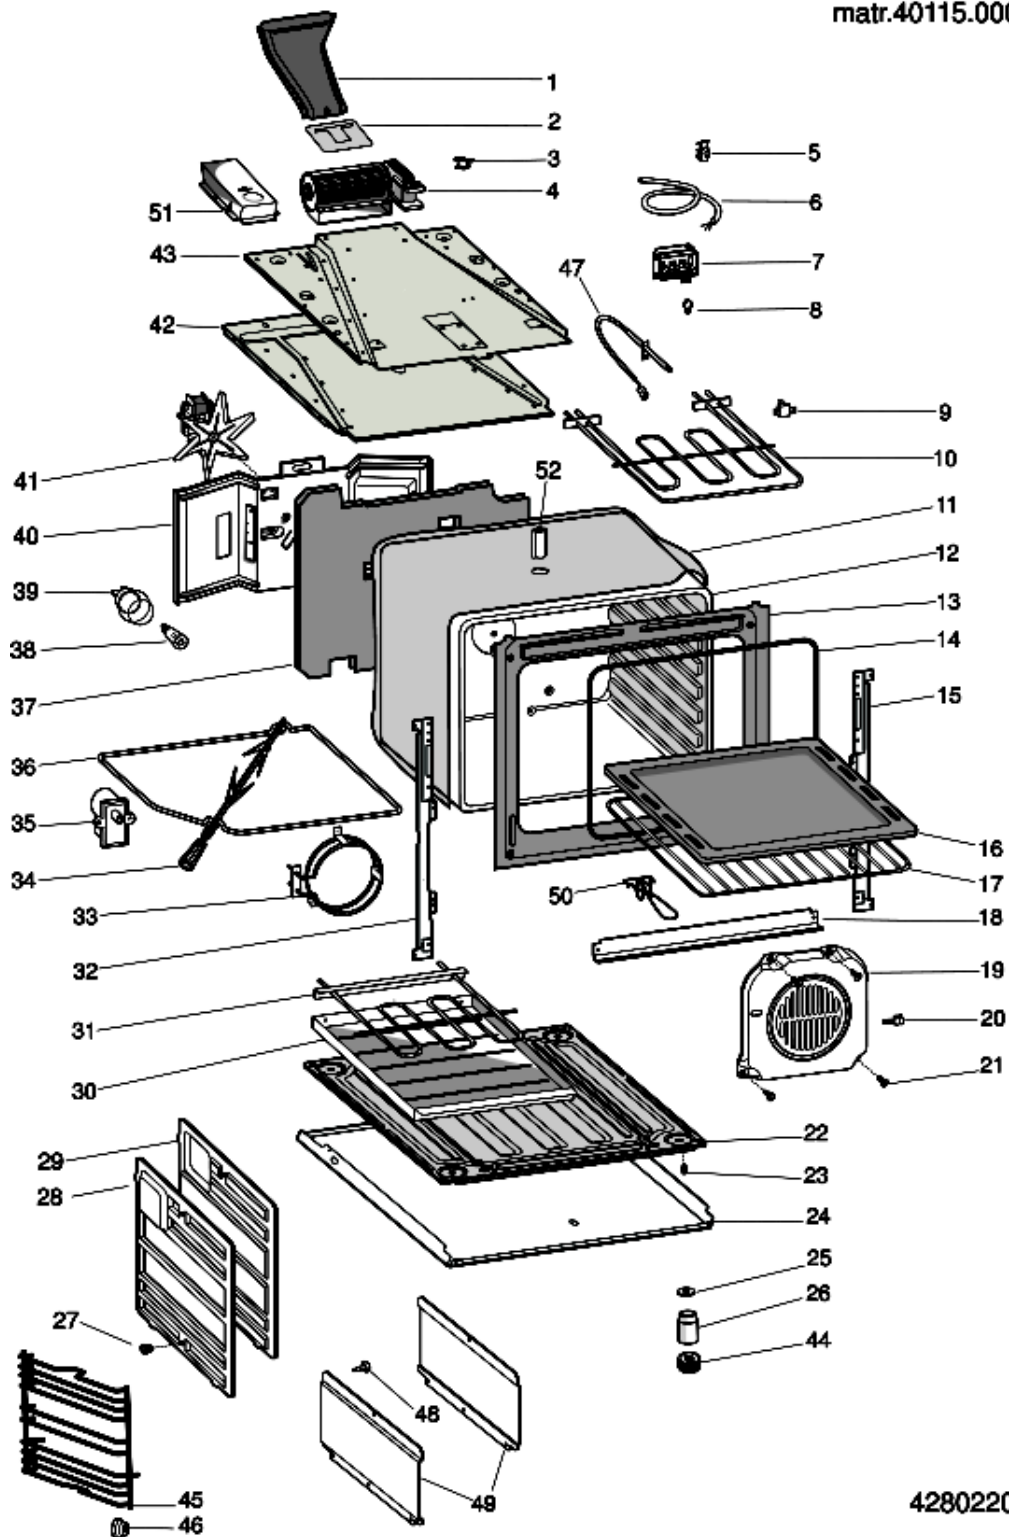

4280220

Exploded views

matr.40115.0001

4280220

4280220

Spare parts list

Ref.	Code	From	To S/N	Substitute	Description	Notice	Industrial
001	C00098800 (482000091575)				chimney c60x60 lodz		
002	C00099212 (482000091576)				reduction chimney c60x60 lodz		
004	C00089130 (482000022743)				cooling fan 220-240 v. (ck)		
007	C00118110 (482000062499)				mains terminal block		
008	C00270746 (482000086579)				junction clamp		
009	C00121897 (482000022891)				thermostat, 16a 250v 250øc		
010	C00082732 (482000027564)				upper element oven/grill 230v/2250w		
011	C00108931 (482000079432)				electric oven insulation mat 60x60 3cm		
012	C00109709 (482000079502)				cavity 7p c60x60		
013	C00099213 (482000091603)				oven front panel		
014	C00081579 (482000022703)				oven door seal		
015	C00098793 (482000078607)			1 x C00297712 (482000061888)	hinge roller support right 60x60		
016	C00081577 (482000032356)			1 x C00301789 (482000032224)	grill pan black		
017	C00097991 (482000052553)			1 x C00296346	oven grid aus 447x365		
018	C00098803 (482000078611)				condensation trim lower door - c60x60 lo		
019	C00108932 (482000058812)				oven back panel c60x60		
020	C00039578 (482000022614)				push in spring clip - thermostat capillar		
021	C00081585 (482000027500)				taptite screw