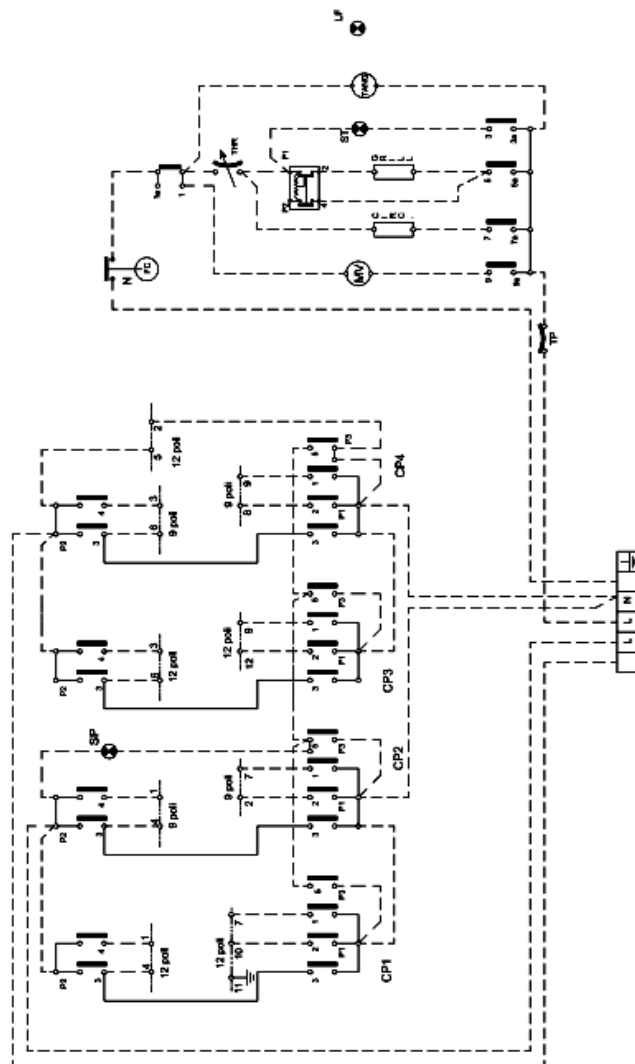

Electric schemes and links

Cod. 16001863801