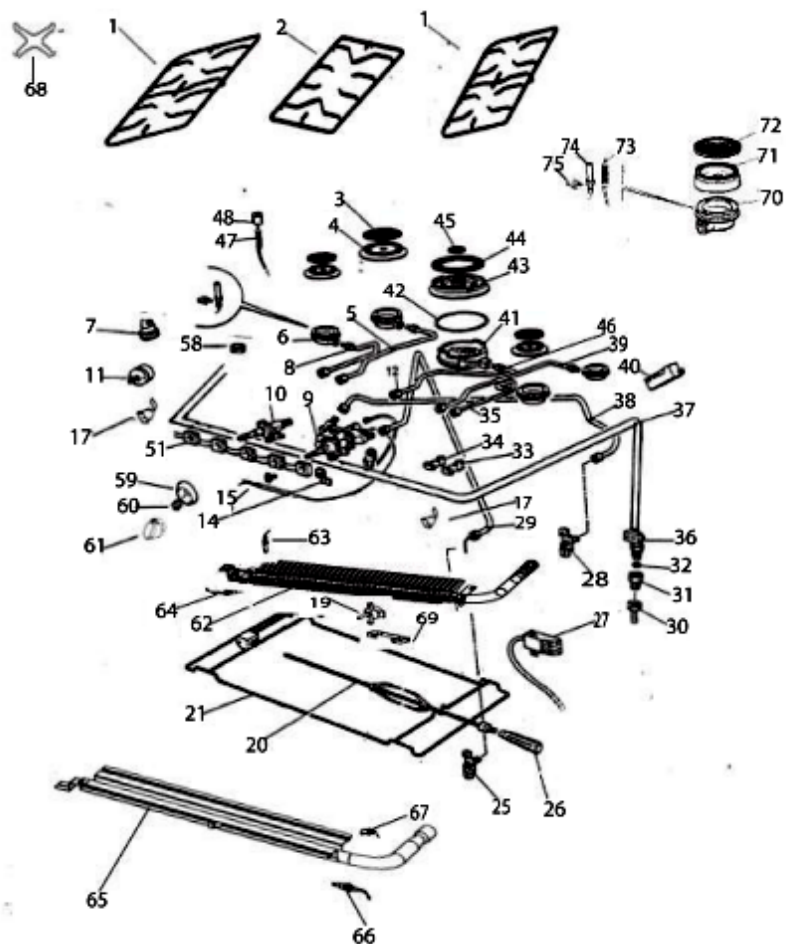

4320470 (90122...- ...)

Exploded views

TAVOLA 4320470

4320470 (90122...- ...)

Spare parts

list

Ref.	Code	From	To S/N	Substitute	Description	Notice	Industrial
001	C00113733				2 burners grid work black indesit		
002	C00113734				1 burner grid work black indesit		
007	C00253938				lamp-socket 15w-250v 96n		
009	C00113431				one way gas thermostat bp54 96n		
010	C00262532				tap bp70 grill 96n		
010	C00273919				valve ausil. bp32 'sabaf'		
010	C00273923				big right burner tap bp45 sabaf		
010	C00273928				burner tap tce bp70 sabaf		
010	C00273930				tap semifast bp 35 sabaf		
011	C00111277				timer		
014	C00259903				fixing bracket		
014	C00273931				fixing bracket		
017	C00113178				control panel right support		
017	C00113179				control panel left support		
019	C00113217				turnspit motor 230v 50-60hz 6w		
020	C00194089				turnspit+handle maxi/96n		
021	C00112197				rotisserie shelf		
025	C00113437				nozzles support d0,95 96n		
027	C00113438				terminal block-cable 3x1x1800		
028	C00113439				nozzles support d0,80 grill 96n		
030	C00113273				hose ferrule - gas lpg 1/2 itali		
032	C00113186				sealing washer - gas elbow/pipe		
033	C00112018				ignition button black		
033	C00113188				switch frame bk 96n		
033	C00113189				oven light switch n96		
034	C00112022				ignition switch		
037	C00113277				gas pipe gas 5+2 96n		
040	C00113765				6 points igniter 220-240v		
041	C00261610			1 x C00279843	burner cup - triple burner		
042	C00261609				gasket cup planes		
043	C00261606				burner base/flame splitter - triple		
044	C00261605				burner cap (outer ring) - triple		
045	C00261604				burner cap (centre disc) - triple		
058	C00004682				blanking tap 1/2 gas threading		
059	C00113751				knob disc for gas burners bk ind		