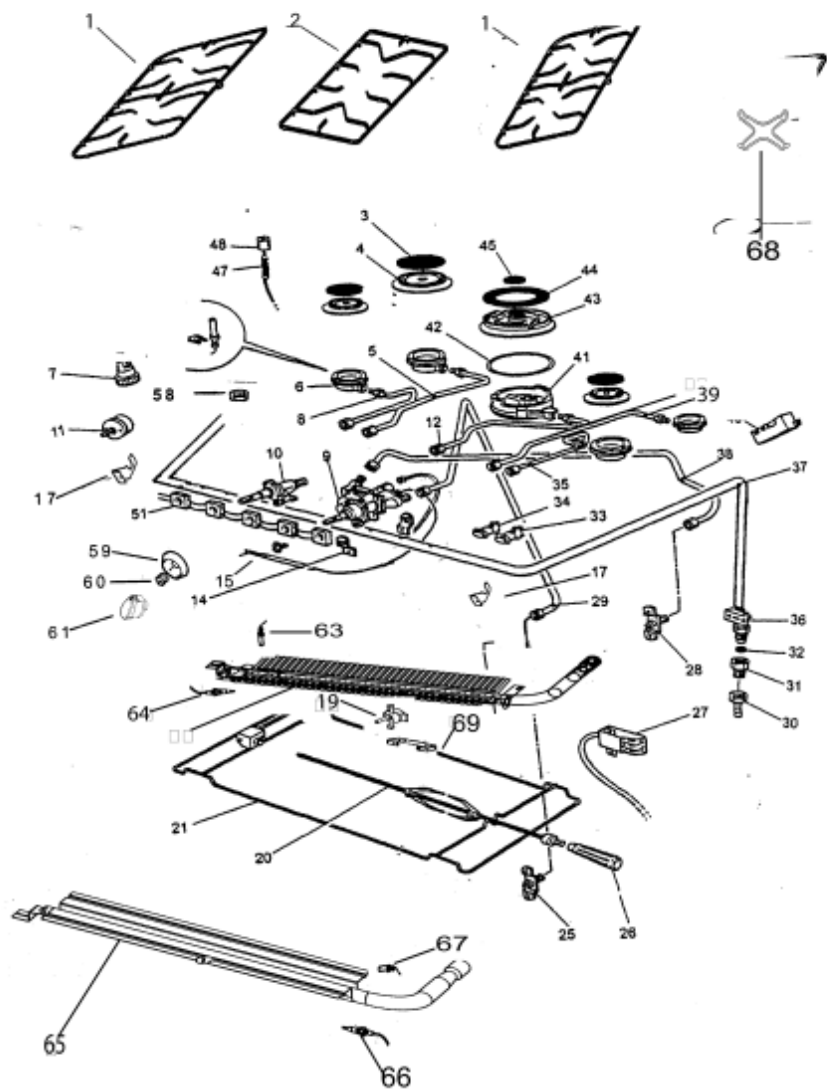

4320320 (... - 90121...)

Exploded views

4320320

4320320 (... - 90121...)

Spare parts

list

Ref.	Code	From	To S/N	Substitute	Description	Notice	Industrial
001	C00113733				2 burners grid work black indesit		
001	C00144572				rubber buffer - pan grid		
002	C00113734				1 burner grid work black indesit		
003	C00111750				auxiliary burner cap		
003	C00111753				semifast burner cap		
003	C00111754				fast burner cap		
004	C00111756				burner base/flame splitter - small		
004	C00111757				burner base - medium burner		
004	C00111759				burner base/flame splitter - large		
006	C00113593				burner cup - small burner bp50		
006	C00113594				burner cup - large burner bp85		
006	C00113595				semi-fast burner bp71		
006	C00145230				ignition spark plug		
007	C00113168			1 x C00253938	lamp-socket 15w-250v 96n		
009	C00113431				one way gas thermostat bp54 96n		
010	C00113265				tap bp70 grill 96n		
010	C00113432				small tap d16 v bp32 96n		
010	C00113433				fast tap d16 v bp50 96n		
010	C00113434				fast tap d16 v bp70 96n		
010	C00113435				tap semifast bp42 v 96n		
011	C00111277				timer		
012	C00196619				feeding pipe 470mm		
014	C00113175				fixing saddle - gas tap 4,5 96n		
014	C00113177				fixing saddle - gas tap 5,2 96n		
017	C00113178				control panel right support		
017	C00113179				control panel left support		
019	C00113217				turnspit motor 230v 50-60hz 6w		
020	C00113218			1 x C00194089	turnspit maxi 96n		
021	C00112197				roisserie shelf		
025	C00113437				nozzles support d0,95 96n		
026	C00113219			1 x C00194089	knob turnspit maxi cuc. 96n		
027	C00113438				terminal block-cable 3x1x1800		
028	C00113439				nozzles support d0,80 grill 96n		
030	C00113273				hose ferrule - gas lpg 1/2 itali		
032	C00113186				sealing washer - gas elbow/pipe		