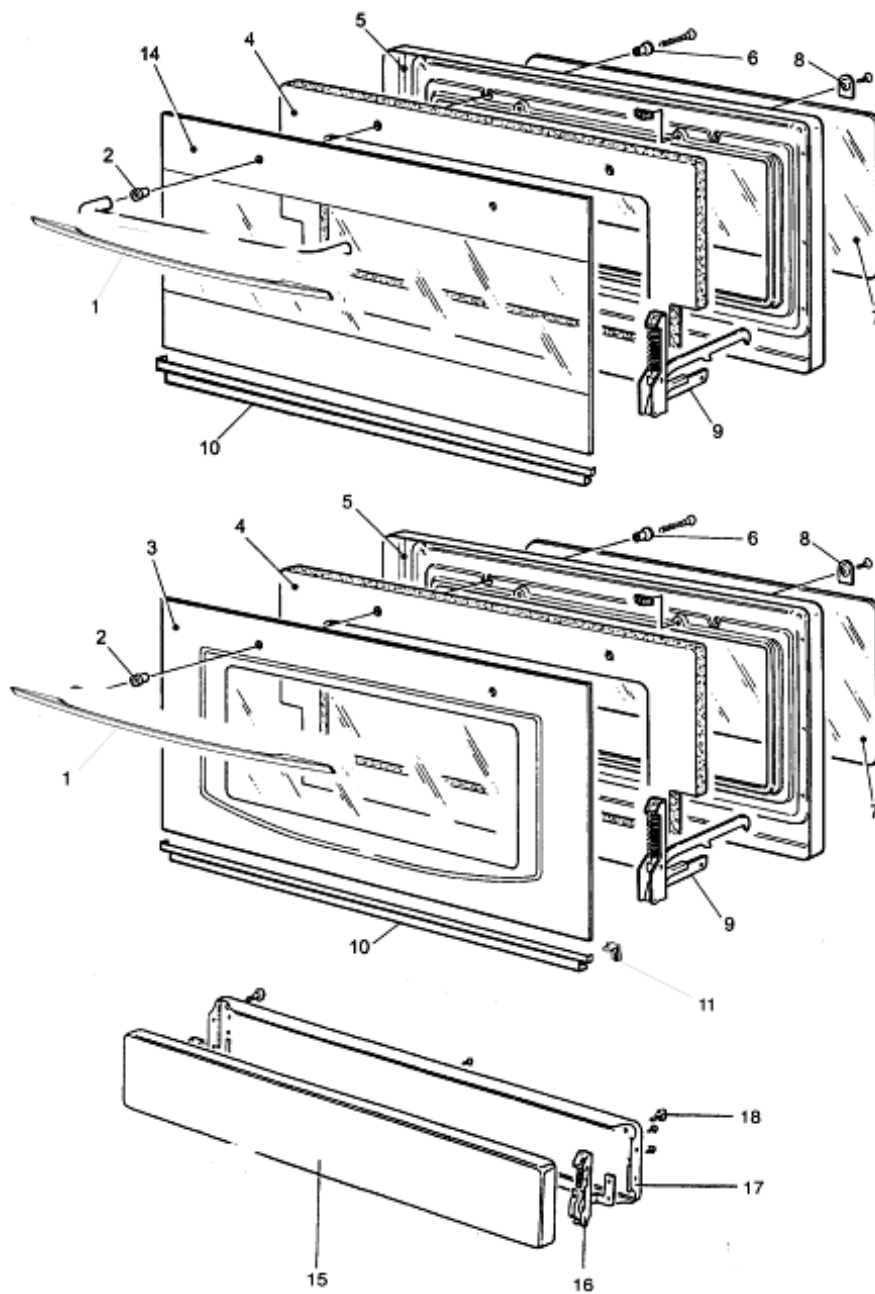

4320210

Exploded views

PORTA
PORTE
DOOR

4320210

4320210

Spare parts list

Ref.	Code	From	To S/N	Substitute	Description	Notice	Industrial
001	C00113749				black oven door handle indesit		
001	C00256336				black screw m5x15 tsc		
002	C00112524				rubber bush		
003	C00113750				oven door glass mirror 96n indesit		
005	C00112482				oven metal inner door		
006	C00113144				oven door inner bush 96n		
007	C00113145				oven inner door glass 96n		
008	C00113148				plate guide 96n		
009	C00113153				oven door hinge right 96n		
009	C00113154				oven door hinge left 96n		
010	C00113155				lower profil ix 96n		
011	C00112525			1 x C00262531	plate		
015	C00113156				dishwarmer door ix 96n		
016	C00113157				chafing dish door hinge right 96n		
016	C00113158				chafing dish door hinge left 96n		
017	C00113159				warming drawer front 96n		
018	C00113160				black hitting gum 96n		