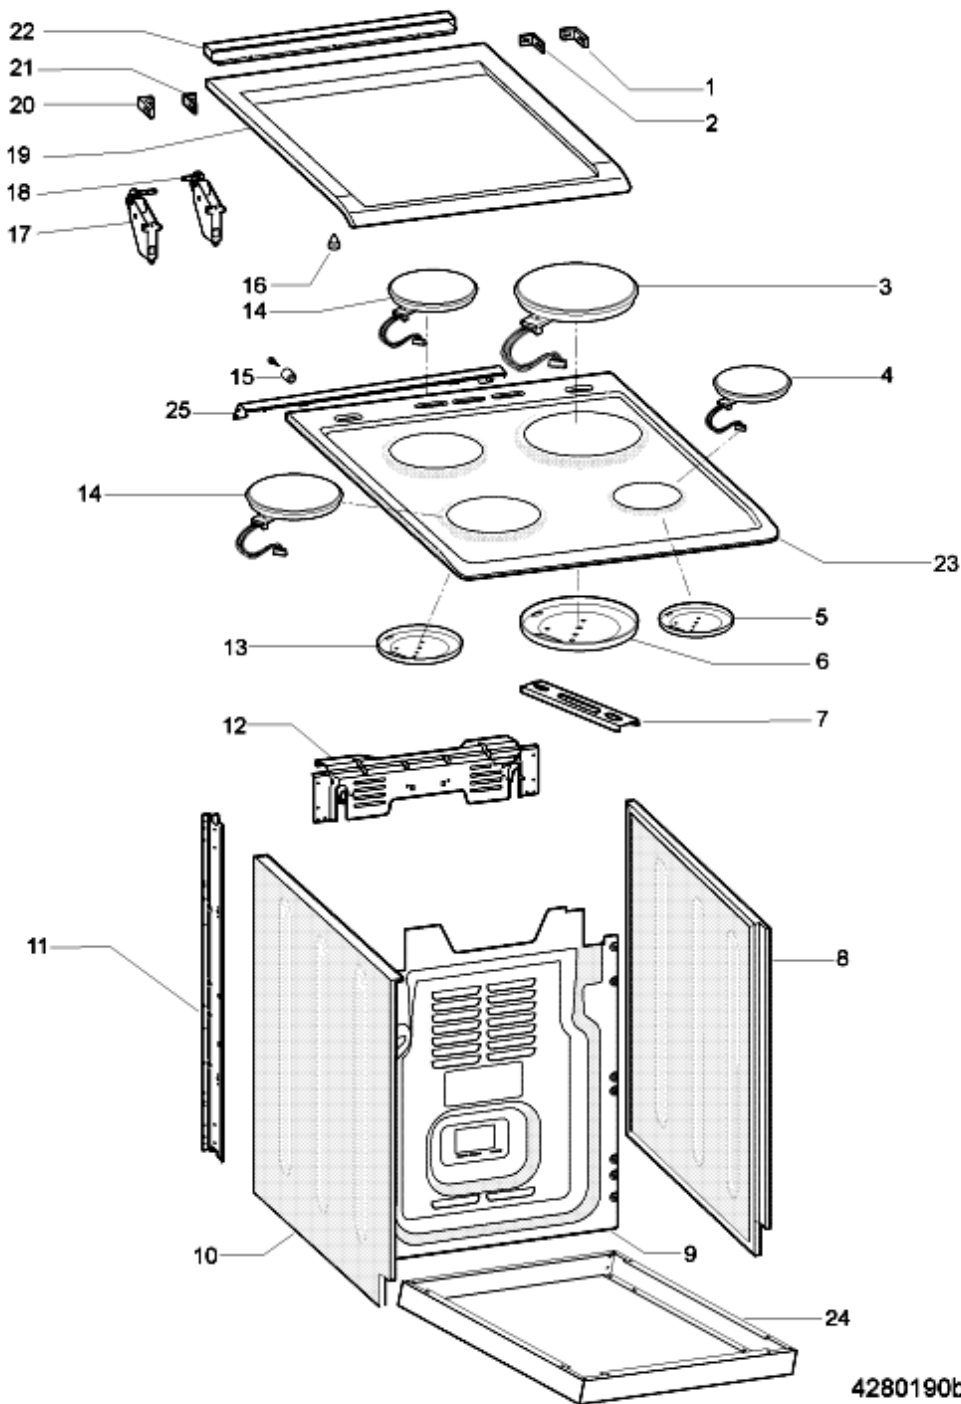

4280190b

Exploded views

matr.40510.0001

4280190b

4280190b

Spare parts list

Ref.	Code	From	To S/N	Substitute	Description	Notice	Industrial
001	C00192903				this item is not fitted to this model		
002	C00192903				this item is not fitted to this model		
003	C00040071				electric hotplate 220mm 2kw		
004	C00040072				element 145mm 1500w low		
005	C00009306				element cover - 145mm plate		
006	C00017353				fixing cover - 220mm hotplate		
007	C00013398			1 x C00029158	element support		
008	C00117887				side panel right pw		
009	C00098794				back panel cooker 60x60 lodz		
010	C00117886				side panel left pw		
011	C00098784		40512...		back strut rh/lh c60x60 lodz		
011	C00308395	40513...			back strut rh/lh c60x60 lodz		
012	C00140021				back support		
013	C00031687				element cover - 180mm		
014	C00032607				element 180mm 2kw low		
015	C00064110				rear spacer		
016	C00192903				this item is not fitted to this model		
017	C00192903				this item is not fitted to this model		
019	C00192903				this item is not fitted to this model		
020	C00192903				this item is not fitted to this model		
021	C00192903				this item is not fitted to this model		
022	C00192903				this item is not fitted to this model		
023	C00117699				hob top 04 pw c60x60		
024	C00192903				this item is not fitted to this model		
999	C00002457				washer 6,2x11x0,7		
999	C00009296			1 x C00002506	nut m6x6x10		
999	C00284592				gas rail fixing bracket right		
999	C00284593				gas rail fixing bracket left		
999	C00288936				service manual