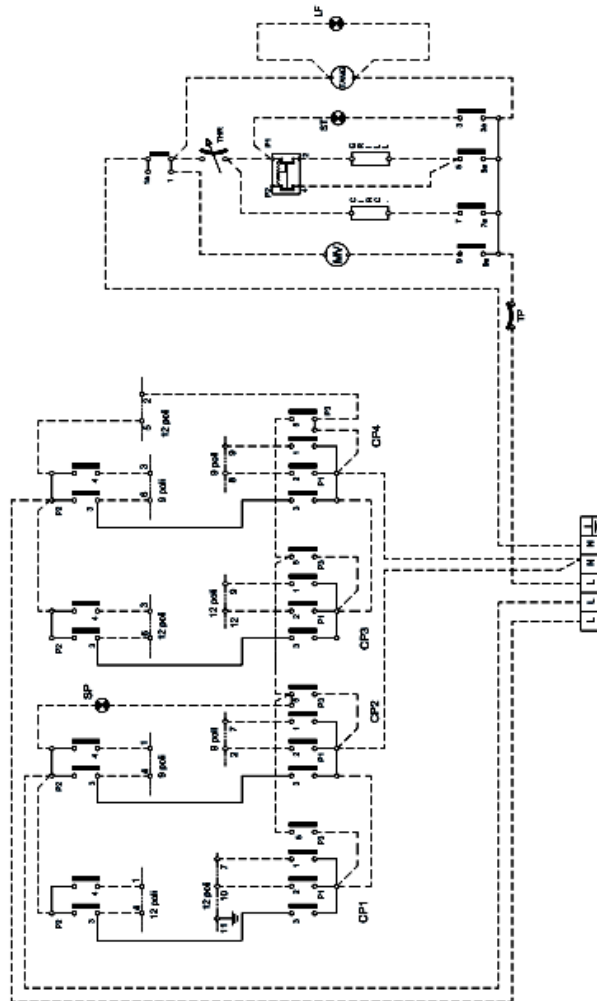

4280310b

Spare parts list

Ref.	Code	From	To S/N	Substitute	Description	Notice	Industrial
001	C00013413				energy regulator (hotplate) 6+0		
002	C00086539			1 x C00196058	oven function switch f2000 uk		
003	C00074157				pilot light red		
004	C00286802				control panel white pw is60ew		
005	C00074135				neon lens clear		
006	C00285403				oven inner door + inner door glass		
007	C00286496				white oven door ind glass +		
008	C00082473				handle spacer		
008	C00138911				spacer, 8mm		
008	C00284041				oven door handle pw ind		
008	C00285780				screw tmt fr m5x14 zincato		
009	C00192903				this item is not fitted to this model		
010	C00297189				white pw dishwarmer door		
011	C00117513				dishwarmer door pw 593x138 lodz		
012	C00192903				this item is not fitted to this model		
013	C00139979				front drawer support		
014	C00288927				drawer c60x60		
015	C00192903				this item is not fitted to this model		
016	C00192903				this item is not fitted to this model		
017	C00017240				self-tapping screw 8px9,52 t1/2t-		
017	C00098796				hinge for oven door normal		
018	C00276482				roller holder		
019	C00192903				this item is not fitted to this model		
020	C00192903				this item is not fitted to this model		
021	C00284043				electrical knob-white ind		
021	C00286498				knob energy regulator white ind		
022	C00016035				control knob disc spring		
023	C00285706				knob disc - pw uk indesit 2011		
024	C00099267				controls mounting panel c60x60		
025	C00078436				oven thermostat		
026	C00019090				energy regulation switch -		
027	C00192903				this item is not fitted to this model		
028	C00192903				this item is not fitted to this model		

Electric schemes and links

Cod. 16002671800

16002671800