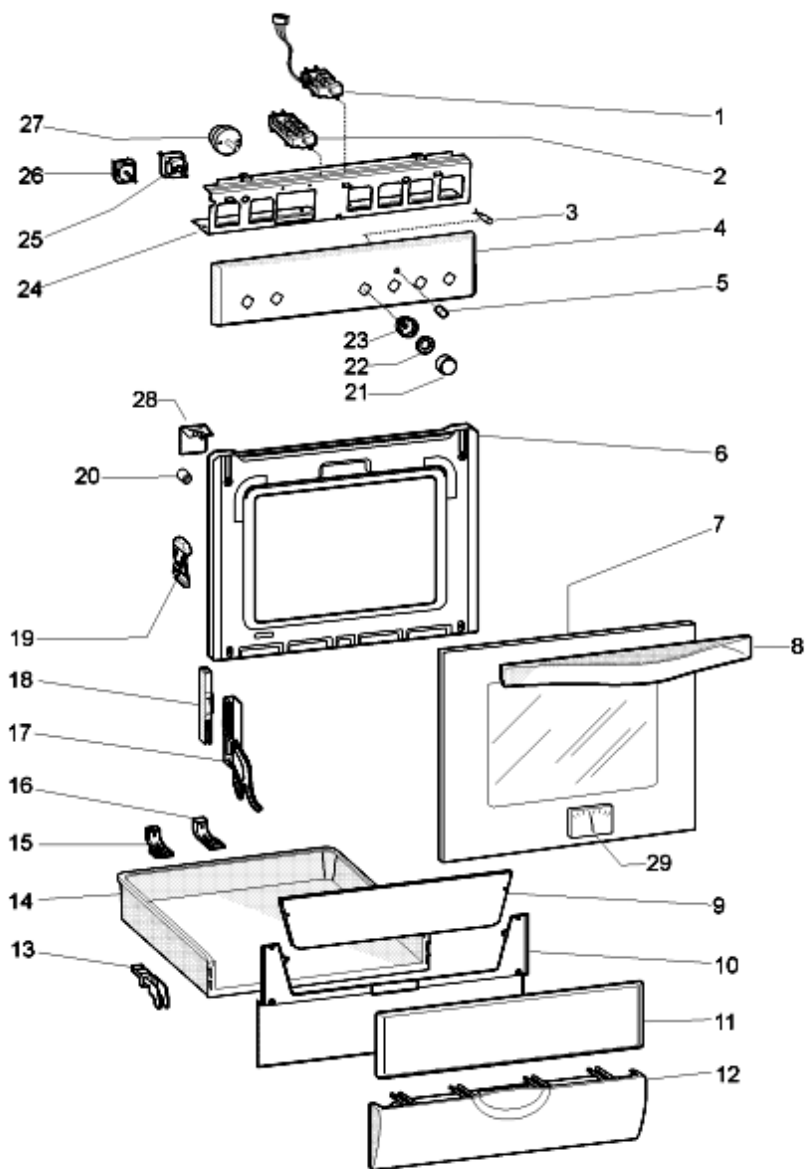

4280310b

Exploded views

matr.60920.0001

4280310b

4280310b

Spare parts list

Ref.	Code	From	To S/N	Substitute	Description	Notice	Industrial
001	C00013413				energy regulator (hotplate) 6+0		
002	C00086539			1 x C00196058	oven function switch f2000 uk		
003	C00074157				pilot light red		
004	C00286802				control panel white pw is60ew		
005	C00074135				neon lens clear		
006	C00285403				oven inner door + inner door glass		
007	C00286496				white oven door ind glass +		
008	C00082473				handle spacer		
008	C00138911				spacer, 8mm		
008	C00284041				oven door handle pw ind		
008	C00285780				screw tmt fr m5x14 zincato		
009	C00192903				this item is not fitted to this model		
010	C00297189				white pw dishwarmer door		
011	C00117513				dishwarmer door pw 593x138 lodz		
012	C00192903				this item is not fitted to this model		
013	C00139979				front drawer support		
014	C00288927				drawer c60x60		
015	C00192903				this item is not fitted to this model		
016	C00192903				this item is not fitted to this model		
017	C00017240				self-tapping screw 8px9,52 t1/2t-		
017	C00098796				hinge for oven door normal		
018	C00276482				roller holder		
019	C00192903				this item is not fitted to this model		
020	C00192903				this item is not fitted to this model		
021	C00284043				electrical knob-white ind		
021	C00286498				knob energy regulator white ind		
022	C00016035				control knob disc spring		
023	C00285706				knob disc - pw uk indesit 2011		
024	C00099267				controls mounting panel c60x60		
025	C00078436				oven thermostat		
026	C00019090				energy regulation switch -		
027	C00192903				this item is not fitted to this model		
028	C00192903				this item is not fitted to this model		