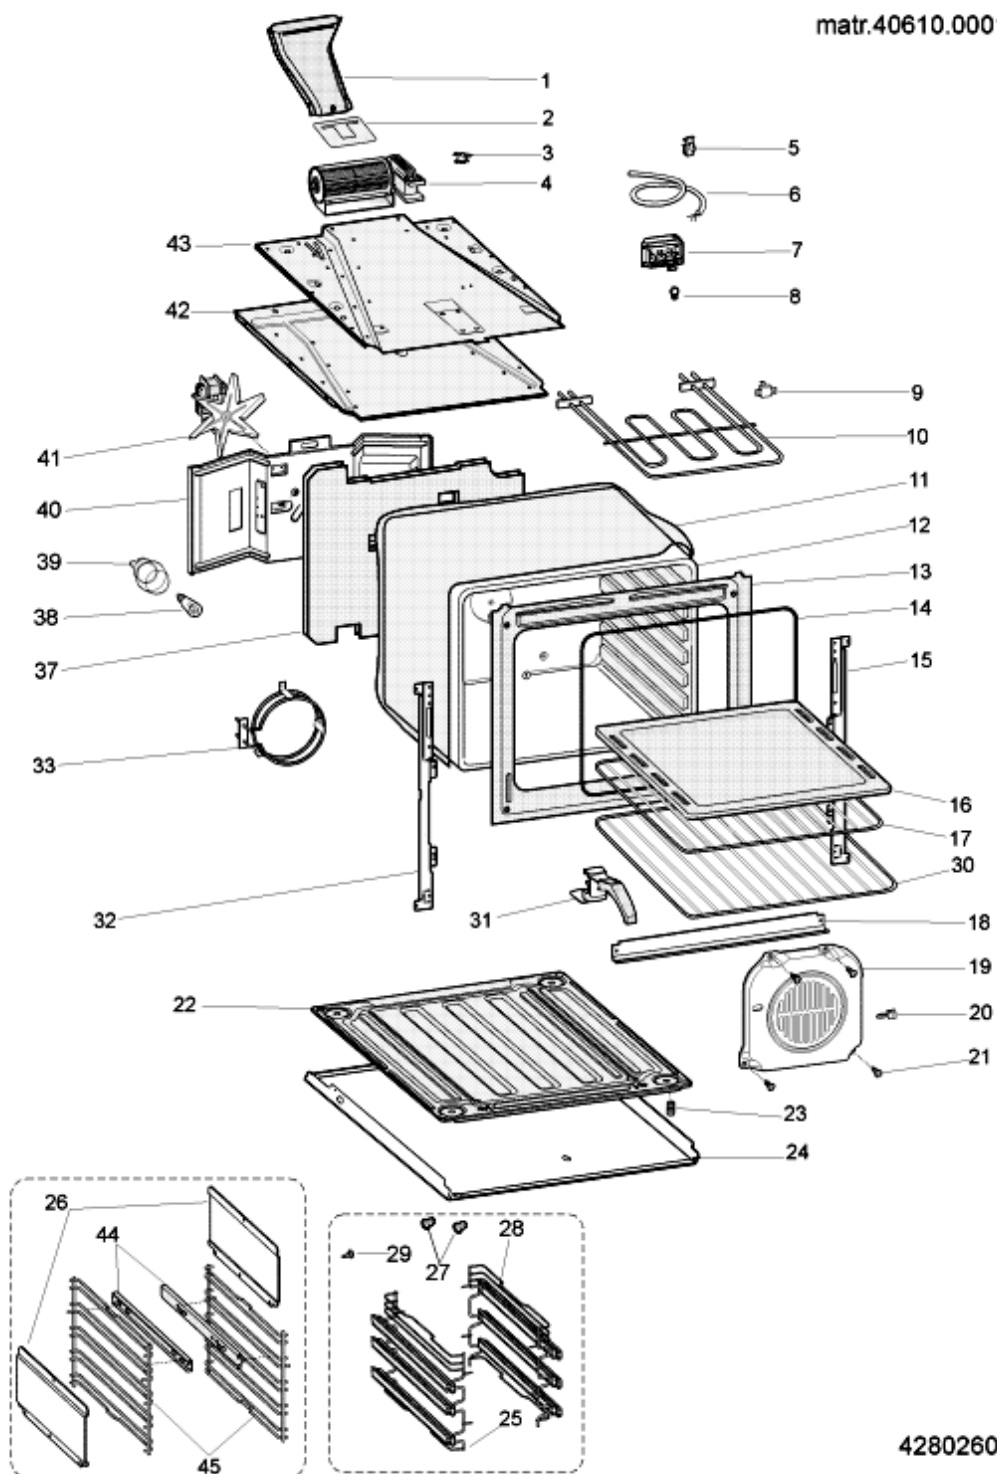

4280260a

Exploded views

matr.40610.0001

4280260a

4280260a

Spare parts list

Ref.	Code	From	To S/N	Substitute	Description	Notice	Industrial
001	C00098800				chimney c60x60 lodz		
002	C00099212				reduction chimney c60x60 lodz		
003	C00192903				this item is not fitted to this model		
004	C00089130				cooling fan 220-240 v. (ck)		
005	C00270746				junction clamp		
006	C00192903				this item is not fitted to this model		
007	C00259775				mains terminal block		
008	C00192903				this item is not fitted to this model		
009	C00121897				thermostat, 16a 250v 250øc		
010	C00082732				upper element oven/grill		
011	C00108931				electric oven insulation mat		
012	C00108930				cavity 7p c60x60		
013	C00099213				oven front panel		
014	C00081579				oven door seal		
015	C00098793			1 x C00297712	hinge roller support right 60x60		
016	C00081577			1 x C00301789	grill pan black		
017	C00295924				oven grid		
018	C00098803				condensation trim lower door -		
019	C00108932			1 x C00081584	oven back panel c60x60		
020	C00039578				push in spring clip - thermostat		
021	C00081585				taptite screw		
022	C00098787				base plate c60x60 lodz		
022	C00275988				drawer/oven panel		
023	C00016119			1 x C00055585	foot		
024	C00192903				this item is not fitted to this model		
025	C00192903				this item is not fitted to this model		
026	C00192903				this item is not fitted to this model		
027	C00192903				this item is not fitted to this model		
028	C00192903				this item is not fitted to this model		
029	C00192903				this item is not fitted to this model		
031	C00192903				this item is not fitted to this model		
032	C00098792			1 x C00297711	hinge roller support left 60x60		
033	C00084399				heating element fan oven		
037	C00108929			1 x C00093429	oven insulation mat - rear 60x60		
038	C00076978				oven lamp 25w 220v